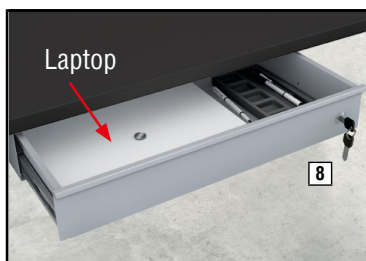

Drawer, lockable

optional, lockable drawer with a pencil tray and enough space for a laptop etc. The drawer can be mounted underneath the desktop. Suitable for all desks with a minimum width of 120 cm. Inner dimension: W 57 × H 6 × D 29,8 cm. Easy assembly.