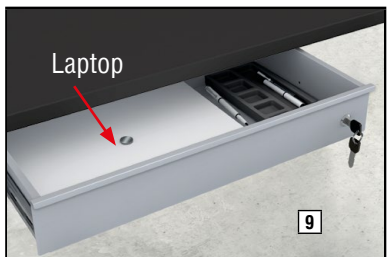

Drawer, lockable

optional, lockable drawer with a pencil tray and enough space for a laptop etc. The drawer can be mounted underneath the desktop. Suitable for all desks with a minimum width of 120 cm. Inner dimension: W 57 × H 6 × D 29,8 cm. Easy assembly.