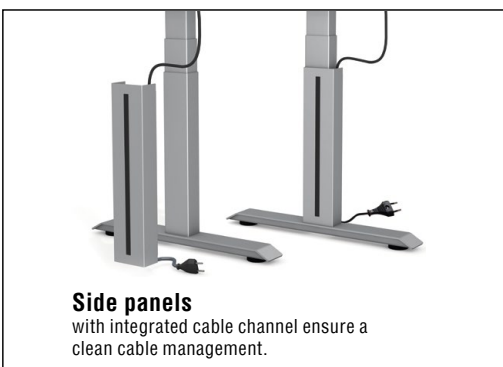

11
Storage tray
under the desktop

Side panels
with integrated cable channel ensure a
clean cable management.

Accessories

Horizontal Cable channel

10
€ 49,90

secured under the desk.
Width 80 cm.
silver Part-No: 11300114