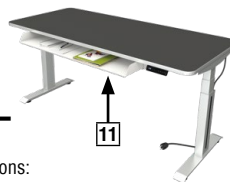

11
Storage tray
under the desktop

Side panels
with integrated cable channel ensure a
clean cable management.

Accessories

Horizontal Cable channel

10
€ 49,90

secured under the desk.
Width 80 cm.
silver Part-No: 11300114

Sliding Storage tray

11
€ 110,-

Inner dimensions:
W 110 x H 6 x D 30 mm.
Suitable for desks with a minimum
width of 160 cm.
white Part.No. 11379910

**Pedestal with central lock,
80 cm deep**

12
€ 319,-

3 drawers, only 1 drawer can be opened
at any time, self-closing mechanism, top
drawer with tray.