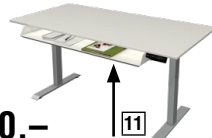

Sliding storage tray

€ 110,-

Inner dimensions: W 110 × H 6 × D 30 cm. Suitable for all desks with a minimum width of 140 cm
Part.No.: 11379910

Desk screen

€ 173,-

W 160 × H 45 cm
Suitable for all desks with a minimum width of 160 cm
white Part.No.: 19375210
graphite Part.No.: 19375312