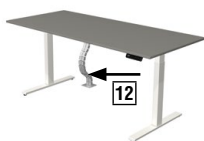

Vertical Cable channel

12

€ 55,50

Length 125 cm, can be shortened to required length.
Part-No: 11300014