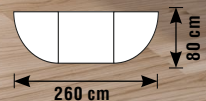

Cento Compact reception desk

Cento

Compact reception desk in six models:

This reception desk is a steel/wood construction. Behind the 110 cm front is a large work area with a depth of 80 cm and a height of 74 cm.

The desktops are laminated with melamine and have ABS edging. The desktop has a cable outlet, and the reception desk metal body has decorative stainless steel strips.

Cento 1
Part-No. 21385010
1.120,-

Add-on element

All these models can be extended by using this element. The element is 110 cm long and can be either added to the left or right hand side of these model variants.

Add-on element
Dimensions:
W 100 × D 80 × H 110 cm
Part-No. 21386010
479,-

Cento 2a
Part-No. 21385710
1.638,-

Cento 3a
Part-No. 21385610
1.638,-