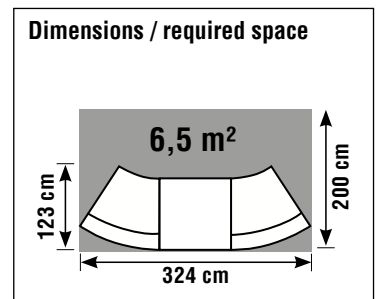

Bari Curved reception desk with lower desk unit

The Bari curved reception desk with lower desk unit is a modular wood / steel construction. The wood panels are melamine coated with ABS edges. The desktops are 80 cm deep with 2 cable outlets. The front is decorated with stainless steel strips. The reception desk is available in anthracite or white.

An optional storage element (W 30 × H 73,5 × D 60 cm) can be ordered, with a height adjustable shelf and with or without a lockable door.

An optional LED lighting strip is also available.

	white	anthracite	€
Reception desk (Dimensions: W 324 × H 112 × D 123 cm)	21356410	21355413	2119,-
Optional accessories			
1 Storage unit (max 2 × unit / reception desk)	21357010		154,-
2 Storage unit with door (max 2 × unit / reception desk)	21357110		222,-
3 LED lighting strip	22340300		222,-