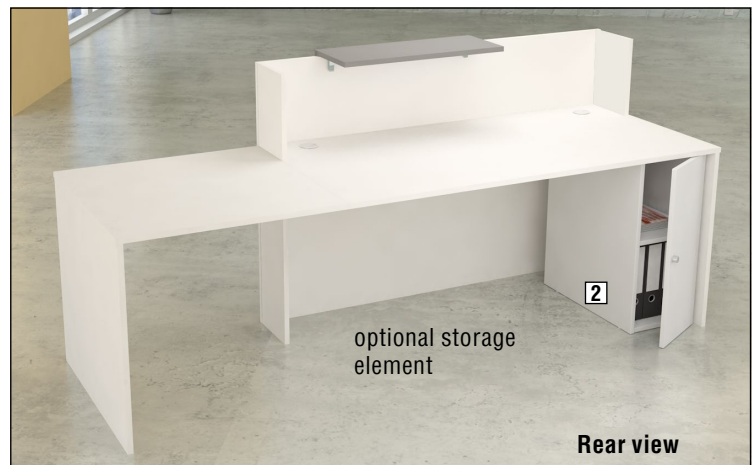

optional storage element

Sydney Reception desk with lower desk unit

SYDNEY

Reception desk with lower desk unit

This reception desk with lower desk unit is a stable wood construction. The wood panels are melamine coated with ABS edges. The reception desk is available in white with a front in graphite. It has a total height of 110 cm. The work area has a depth of 80 cm and height of 75 cm.

The desktops have 2 cable outlets.

An optional storage element (W 30 x H 73,5 x D 60 cm) can be ordered, with a height adjustable shelf and with or without a lockable door.

Mirror image

Sydney reception desk with lower desk unit	20353410	995,-
1 Storage unit without door	21357010	154,-
2 Storage unit with door	21357110	222,-

optional storage element

Rear view

Verona Compact reception desk

Verona

New, especially elegant Compact reception desk

The linear designed reception desk is a stable wood construction.

The wood panels are melamine coated with ABS edges. Desktop and side panels are 50 mm thick. The reception desk is available in white. The fronts are decorated with glass. The desktop has a depth of 100 cm. 80 cm of the total desktop depth can be used for working-space and the remaining 20 cm can be used as a handbag shelf. There is one integrated cable outlet in the desk top. The reception desk has a total height of 112 cm.

The linear designed reception desk with a lower desk unit is a stable wood construction.

The wood panels are melamine coated with ABS edges. Desktop and side panels are 50 mm thick. The reception desk is available in white. The fronts are decorated with glass. The desktop has a depth of 100 cm. 80 cm of the total desktop depth can be used for working-space and the remaining 20 cm can be used as a handbag shelf. There is one integrated cable outlet in the desktop. The reception desk has a total height of 112 cm.