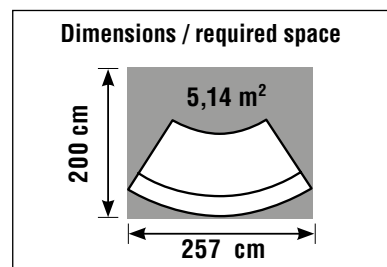

Bari Curved reception desk

Bari Curved reception desk

The Bari curved reception desk is a modular wood / steel construction. The wood panels are melamine coated with ABS edges. The desktops are 80 cm deep with 2 cable outlets. The front is decorated with stainless steel strips. The reception desk is available in anthracite or white.

An optional storage element (W 30 × H 73,5 × D 60 cm) can be ordered, with a height adjustable shelf and with or without a lockable door.

An optional LED lighting strip is also available.

	white	anthracite	€
Reception desk (Dimensions: W 255 × H 112 × D 120 cm)	21356210	21355213	1589,-
Optional accessories			
[1] Storage unit without door (max 1 × unit / reception desk)	21357010		154,-
[2] Storage unit with door (max 1 × unit / reception desk)	21357110		222,-
[3] LED lighting strip	22342400		129,-