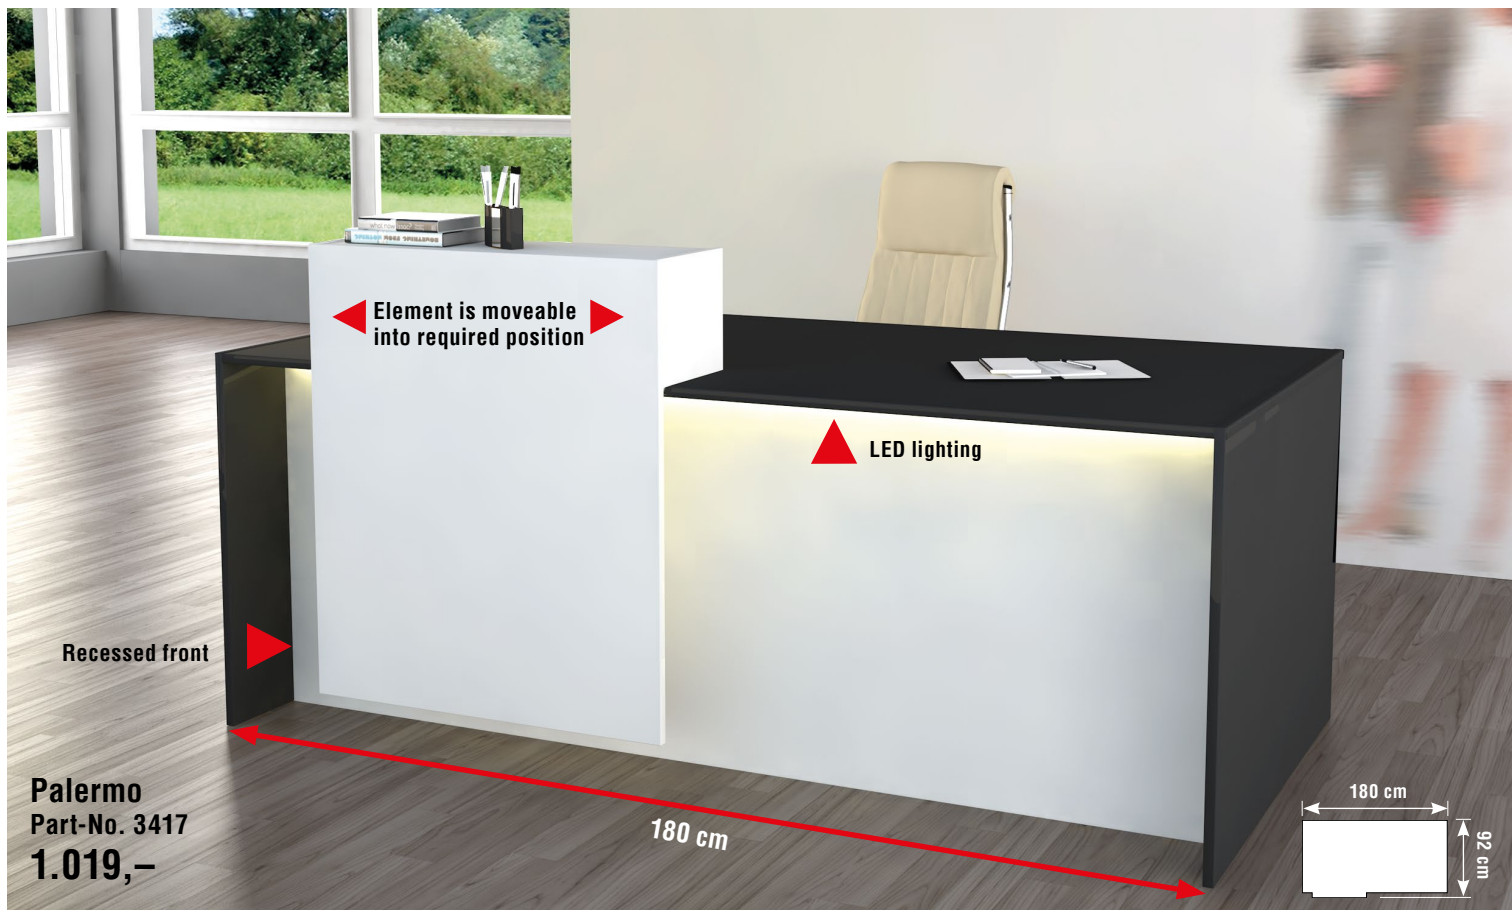

Palermo Reception desk

Palermo
Part-No. 3417
1.019,-

Palermo

A large reception desk with a width of 180 cm, a depth of 90 cm and a height of 75 cm. Desktop is laminated with Melamine and ABS edges. The desk has a cable outlet and LED lighting at the front. The top unit is moveable and can be placed in the desired position (see pictures). The front of the desk is recessed. An optional pedestal with 3 drawers is available.

Colour: white/anthracite

Dimensions: W 180 × D 92 × H 110 cm