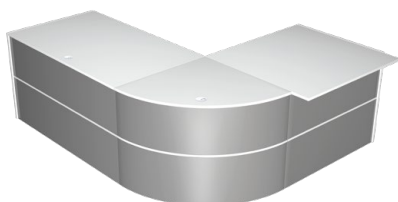

Receptions desks

Decor

White / Silver

Padua
232 x 183 x 75

Dimensions (W x D x H) in cm:

white / silver	11353910
€ / piece	1339,-

Accessories

Horizontal
Cable channel

€ 49,90

Secured under the desk.
Part-No 3002

Pedestal with central lock,
60 cm deep

€ 299,-

3 drawers, only 1 drawer can be opened at any time, self-closing mechanism, top drawer with tray.

W x D x H: 43 x 60 x 54 cm

white Part-No 4647