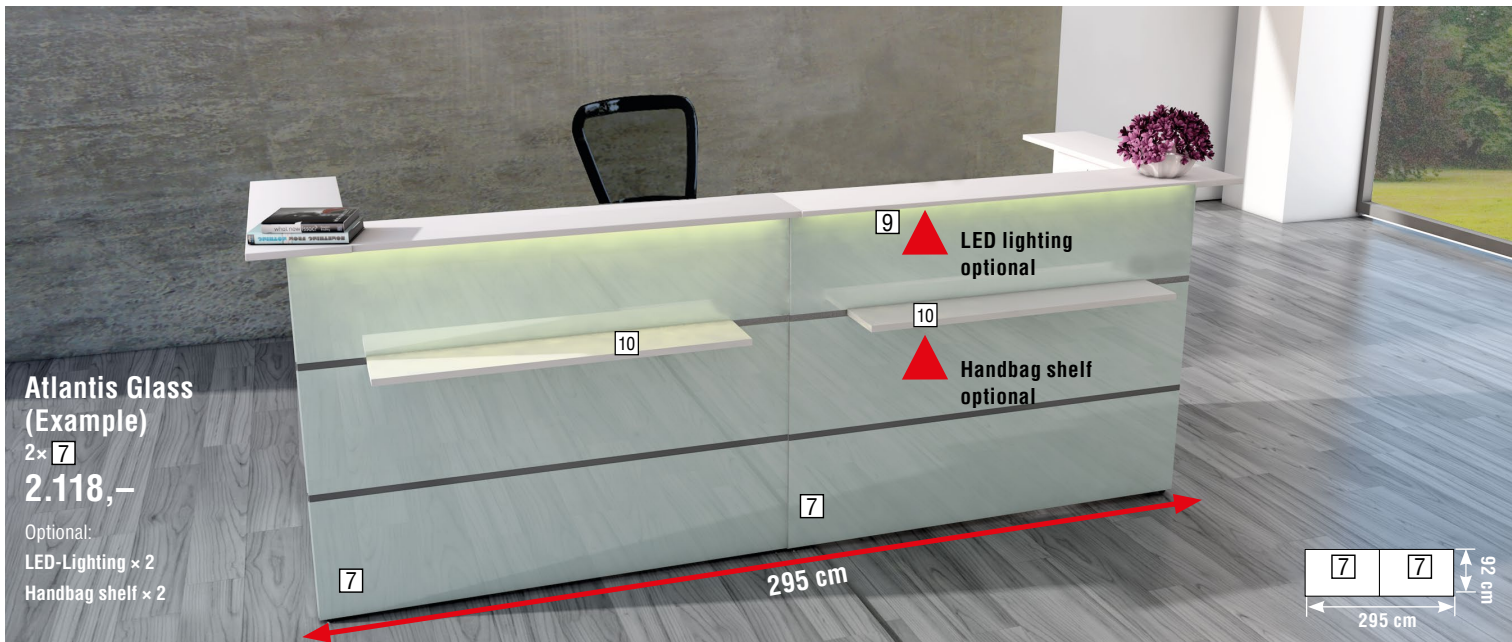

Atlantis Glass