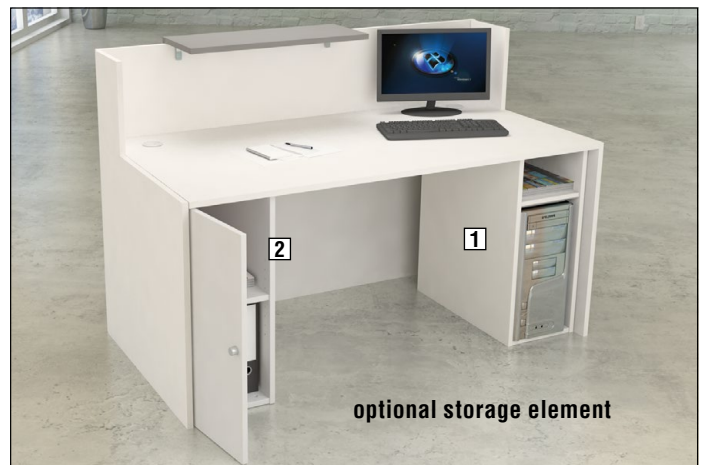

Compact reception desks

Cento	Page 24
Genua	Page 26

Sydney Compact reception desk

SYDNEY Compact reception desk

This reception desk is a stable wood construction. The wood panels are melamine coated with ABS edges. The reception desk is available in white with a front in graphite. It has a total height of 110 cm. The work area has a depth of 80 cm and height of 75 cm.

The desktops have 2 cable outlets.

An optional storage element (W 30 × H 73,5 × D 60 cm) can be ordered, with a height adjustable shelf and with or without a lockable door.

Rear view

Sydney Compact reception desk	20353310	772,-
1 Storage unit without door	21357010	154,-
2 Storage unit with door	21357110	222,-

optional storage element

Rear view

Verona Compact reception desk

Verona

New, especially elegant Compact reception desk

The linear designed reception desk is a stable wood construction.

The wood panels are melamine coated with ABS edges. Desktop and side panels are 50 mm thick. The reception desk is available in white. The fronts are decorated with glass. The desktop has a depth of 100 cm. 80 cm of the total desktop depth can be used for working-space and the remaining 20 cm can be used as a handbag shelf. There is one integrated cable outlet in the desk top. The reception desk has a total height of 112 cm.

The linear designed reception desk with a lower desk unit is a stable wood construction.

The wood panels are melamine coated with ABS edges. Desktop and side panels are 50 mm thick. The reception desk is available in white. The fronts are decorated with glass. The desktop has a depth of 100 cm. 80 cm of the total desktop depth can be used for working-space and the remaining 20 cm can be used as a handbag shelf. There is one integrated cable outlet in the desktop. The reception desk has a total height of 112 cm.