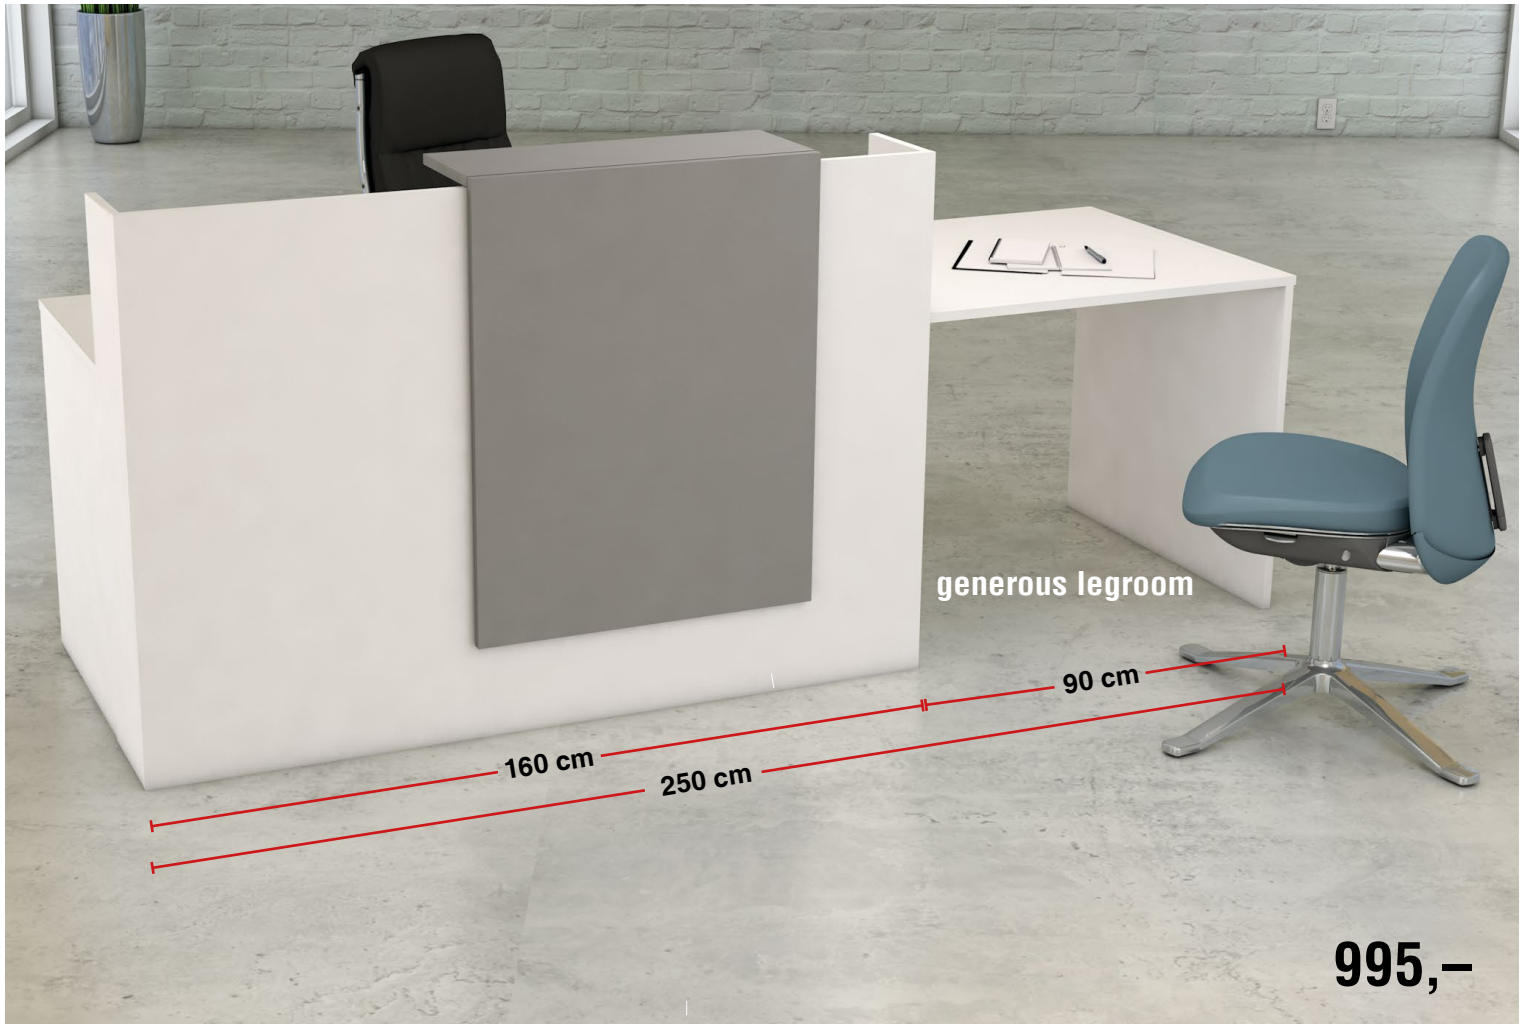

Compact reception desks

Cento	Page 24
Genua	Page 26

Sydney Compact reception desk

SYDNEY Compact reception desk

This reception desk is a stable wood construction. The wood panels are melamine coated with ABS edges. The reception desk is available in white with a front in graphite. It has a total height of 110 cm. The work area has a depth of 80 cm and height of 75 cm.

optional storage element

Sydney Reception desk with lower desk unit

SYDNEY

Reception desk with lower desk unit

This reception desk with lower desk unit is a stable wood construction. The wood panels are melamine coated with ABS edges. The reception desk is available in white with a front in graphite. It has a total height of 110 cm. The work area has a depth of 80 cm and height of 75 cm.

optional storage element

Rear view

Verona Compact reception desk

Verona

New, especially elegant Compact reception desk

The linear designed reception desk is a stable wood construction.

The wood panels are melamine coated with ABS edges. Desktop and side panels are 50 mm thick. The reception desk is available in white. The fronts are decorated with glass. The desktop has a depth of 100 cm. 80 cm of the total desktop depth can be used for working-space and the remaining 20 cm can be used as a handbag shelf. There is one integrated cable outlet in the desk top. The reception desk has a total height of 112 cm.

The linear designed reception desk with a lower desk unit is a stable wood construction.

The wood panels are melamine coated with ABS edges. Desktop and side panels are 50 mm thick. The reception desk is available in white. The fronts are decorated with glass. The desktop has a depth of 100 cm. 80 cm of the total desktop depth can be used for working-space and the remaining 20 cm can be used as a handbag shelf. There is one integrated cable outlet in the desktop. The reception desk has a total height of 112 cm.