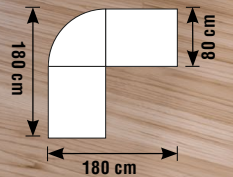

Rear view Cento 3a

Cento 3a
Part-No. 21385610
1.638,-