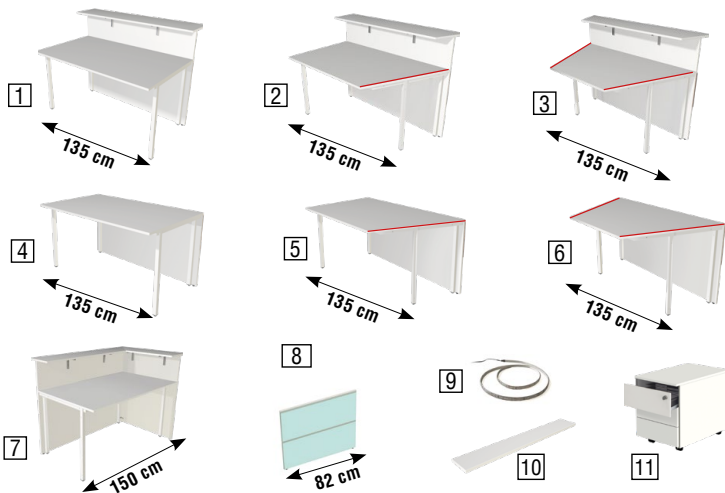

Behind the 110 cm high front is an extremely comfortable work area with a depth of 80 cm and height of 75 cm. The Desktops are laminated in melamine with ABS edges, and a cable outlet. The reception desk fronts have glass panels with decorative stainless steel strips. For stability, side panels (Pos.8) are placed on both ends of your chosen reception desk concept. With corner reception desks (Pos. 7) there is only one side panel needed, as on one side a panel exists. For corner configurations, e.g. one corner unit (Pos. 7) is extended with an extension desk (Pos. 4) only one side panel is required.

Atlantis	dimensions in cm (W x D x H)	fronts	€/ item	
reception units		White / Glass		
1	Base unit 2 straight sides *	135 x 92 x 108	22345682	722,-
2	Base unit 1 side angled **	135 x 92 x 108	22328982	754,-
3	Base unit 2 sides angled **	135 x 92 x 108	22329082	795,-
4	Extension desk 2 straight sides *	135 x 82 x 75	22339482	532,-
5	Extension desk 1 side angled **	135 x 82 x 75	22339582	570,-
6	Extension desk 2 sides angled **	135 x 82 x 75	22339682	588,-
7	Corner unit (1 side open)	147 x 92 x 108	22328882	1059,-
8	Side panels (1 x Piece) for L+R hand end of reception desk		22339982	199,-
Accessories				
9	LED lighting strip		22340000	108,-
10	Handbag shelf in white		22339810	89,-
Pedestal, 60 cm deep, lockable, self retracting drawers				
11	Pedestal with 3 drawers	42 x 60 x 54	12464710	299,-