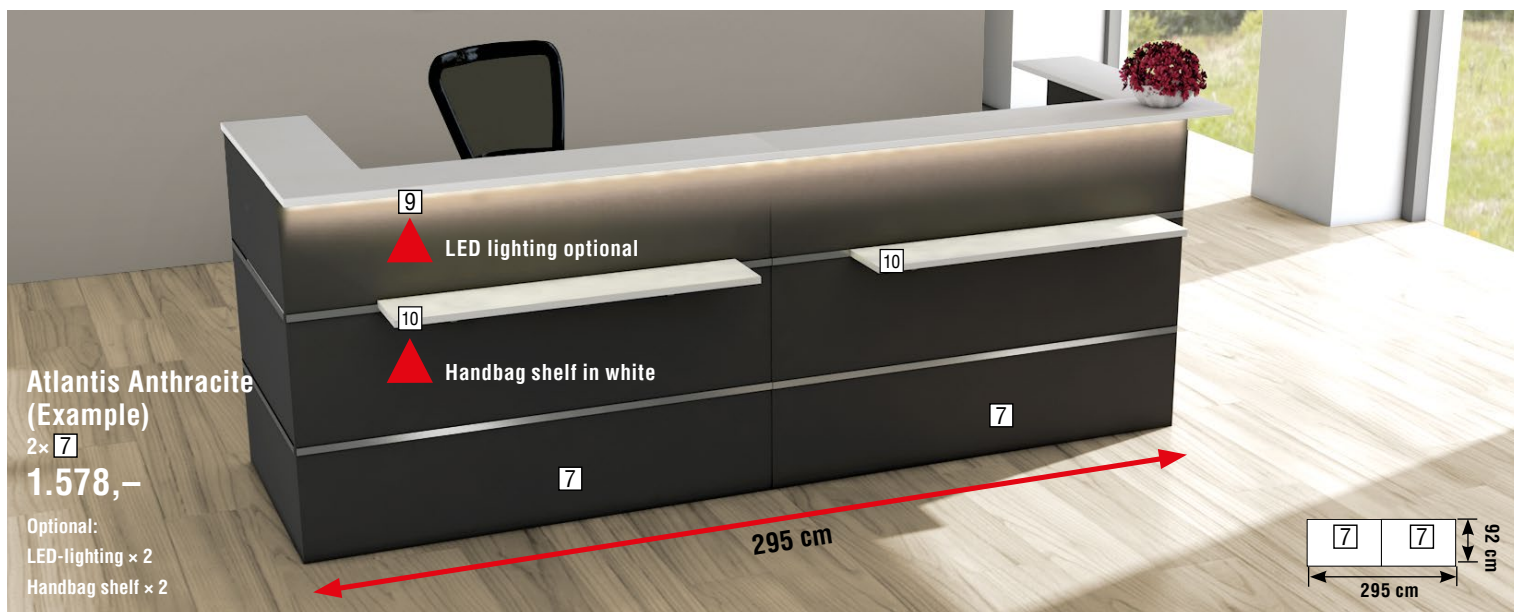

Atlantis Anthracite / White – Walnut