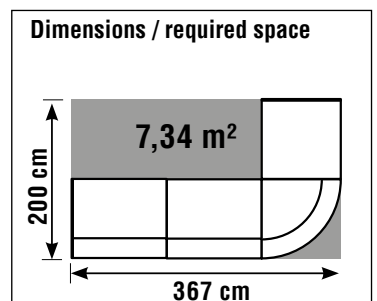

white	anthracite	€
Reception desk (Dimensions: W 367 x H 112 x D 197 cm)	21356810	21355813	2075,-
Optional accessories			
1 Storage unit without door (max 2 × unit / reception desk)	21357010		154,-
2 Storage unit with door ((max 2 × unit / reception desk)	21357110		222,-
3 LED lighting strip	22338900		259,-