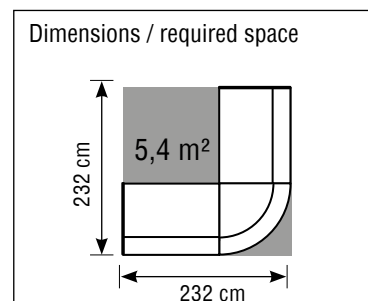

An optional storage element (W 30 × H 73,5 × D 60 cm) can be ordered, with a height adjustable shelf and with or without a lockable door.

An optional LED lighting strip is also available.

	white	anthracite	€
Reception desk (Dimensions: W 232 × H 112 × D 232 cm)	21356610	21355613	2075,-
Optional accessories			
[1] Storage unit (max 1 × unit / reception desk)	21357010		154,-
[2] Storage unit with door (max 1 × unit / reception desk)	21357110		222,-
[3] LED Lighting strip	22338900		259,-