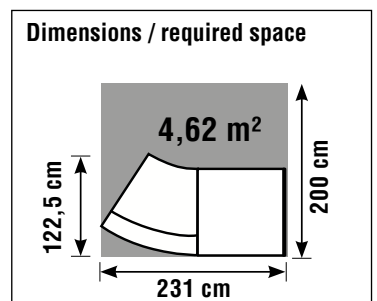

white	anthracite	€
Reception desk (Dimensions: W 229 × H 112 × D 120 cm)	21356310	21355313	1319,-
Optional accessories			
1 Storage unit without door (max 1 × unit / reception desk)	21357010		154,-
2 Storage unit with door (max 1 × unit / reception desk)	21357110		222,-
3 LED lighting strip	22340000		108,-