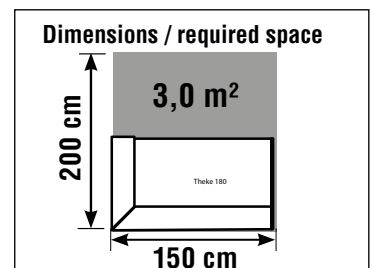

Bari compact Corner reception desk

Bari compact Corner reception desk

The Bari compact reception desk is a modular wood / steel construction. The wood panels are melamine coated with ABS edges. The desktop is 80 cm deep with 1 cable outlet. The front is decorated with stainless steel strips. The reception desk is available in anthracite or white.

An optional storage element (W 30 x H 73,5 x D 60 cm) can be ordered, with a height adjustable shelf and with or without a lockable door.

An optional LED lighting strip is also available.

	white	anthracite	€
Reception desk (Dimensions: W 150 x H 108 x D 92 cm)	21356010	21355013	989,-
Optional accessories			
1 Storage unit	21357010		145,-
2 Storage unit with door	21357110		222,-
3 LED-Lighting	22340000		108,-