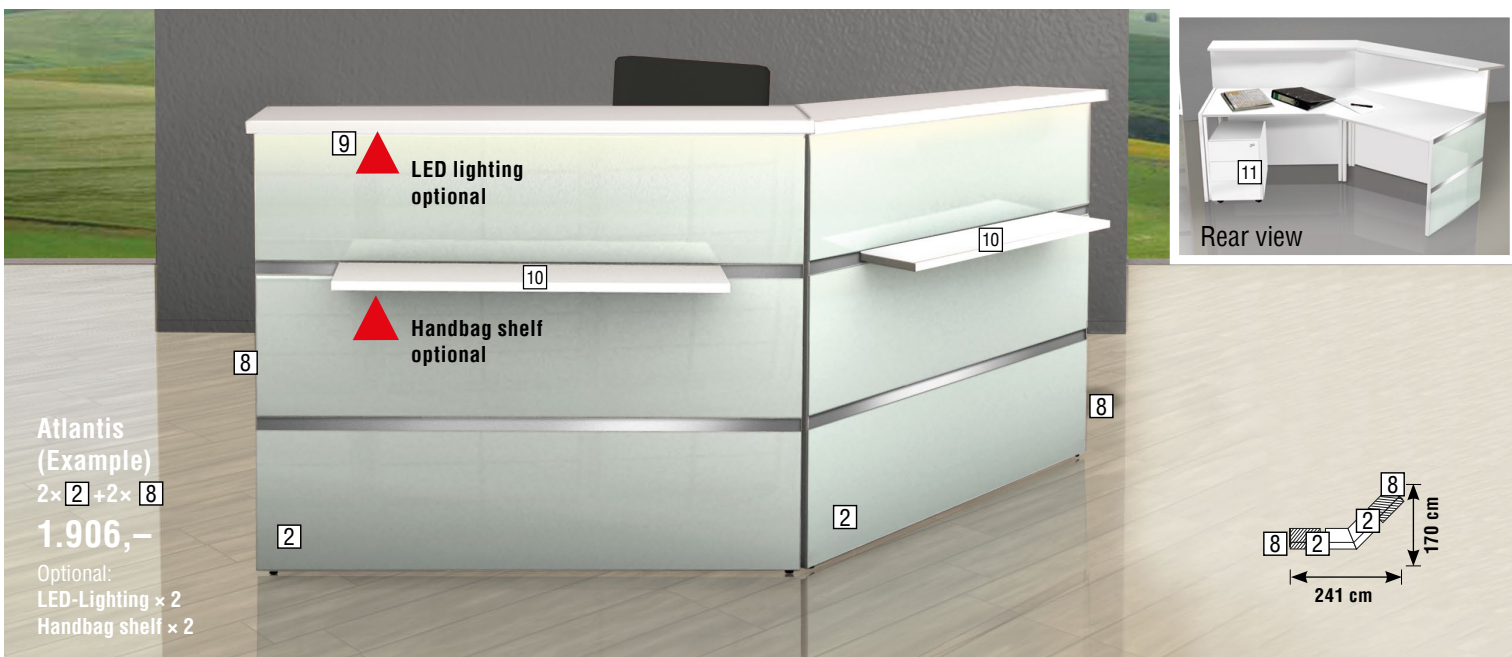

Atlantis Glass