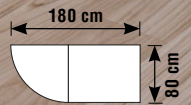

Cento Compact reception desk

Cento

Compact reception desk in six models:

This reception desk is a steel/wood construction. Behind the 110 cm front is a large work area with a depth of 80 cm and a height of 74 cm.

The desktops are laminated with melamine and have ABS edging. The desktop has a cable outlet, and the reception desk metal body has decorative stainless steel strips.

Cento 1
Part-No. 21385010
1.120,-

Add-on element

All these models can be extended by using this element. The element is 110 cm long and can be either added to the left or right hand side of these model variants.

Add-on element
Dimensions:
W 100 × D 80 × H 110 cm
Part-No. 21386010
479,-

Cento 2a
Part-No. 21385710
1.638,-

Cento 3a
Part-No. 21385610
1.638,-