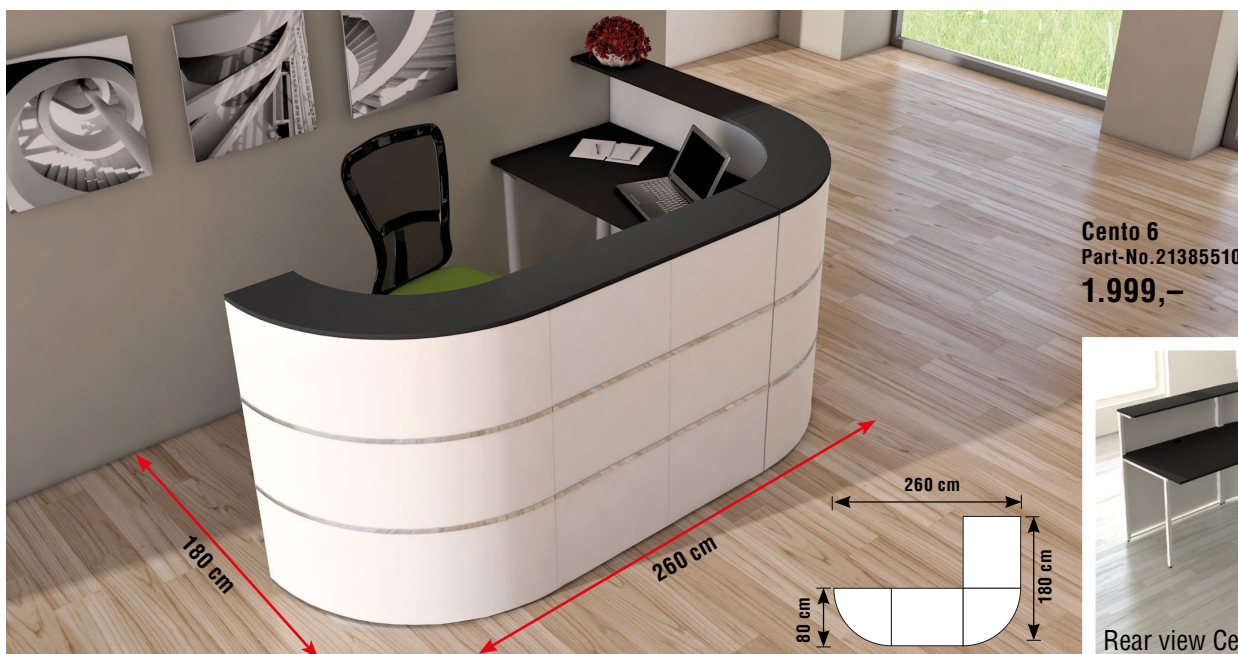

Rear view Cento 5

Rear view Cento 6