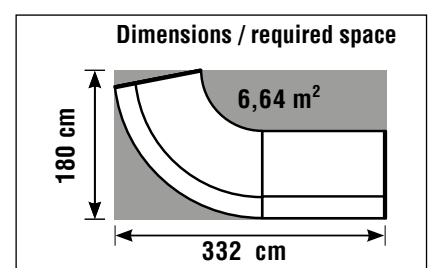

Bari Curved reception desk large

Bari Curved reception desk large

The Bari curved reception desk is a modular wood / steel construction. The wood panels are melamine coated with ABS edges. The desktops are 80 cm deep with 3 cable outlets. The front is decorated with stainless steel strips. The reception desk is available in anthracite or white.

An optional storage element (W 30 × H 73,5 × D 60 cm) can be ordered, with a height adjustable shelf and with or without a lockable door.

An optional LED lighting strip is also available.

	white	anthracite	€
Reception desk (Dimensions: W 332 × H 112 × D 180 cm)	21356510	21355513	2119,-
Optional accessories			
1 Storage unit (max 1 × unit / reception desk)	21357010		154,-
2 Storage unit with door (max 1 × unit / reception desk)	21357110		222,-
3 LED lighting strip	22338900		259,-