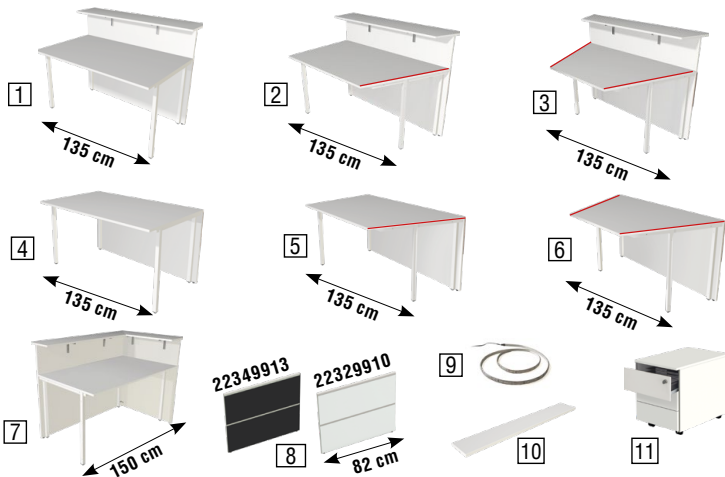

Atlantis dimensions in cm (W x D x H)				
reception units		Walnut	Anthracite	
1	Base unit 2 straight sides*	135 x 92 x 108	22330254 528,-	22344613 547,-
2	Base unit 1 side angled**	135 x 92 x 108	22330054 606,-	22329213 590,-
3	Base unit 2 sides angled**	135 x 92 x 108	22330154 666,-	22329313 624,-
4	Extension desk 2 straight sides*	135 x 82 x 75	22329454 472,-	22349413 425,-
5	Extension desk 1 side angled**	135 x 82 x 75	22329554 510,-	22349513 456,-
6	Extension desk 2 sides angled**	135 x 82 x 75	22329654 533,-	22349613 479,-
7	Corner unit (1 side open)	150 x 92 x 108	-	22329113 789,-
8	Side panels (1 x Piece) for L+R hand end of reception desk	22329910	155,-	22349913 155,-
Accessories				
9	LED lighting strip	Nr. 22340000	155,-	
10	Handbag shelf in white	Nr. 22339810	89,-	
Pedestal, 60 cm deep, lockable, self retracting drawers				
11	Pedestal with 3 drawers	42 x 60 x 54	Nr. 12464710	299,-

* To extend a unit with a straight side(s), you can only utilize units with at least one straight side (Pos. 1,2,4,5, and 7)

** To extend an angled unit, you can only utilize units with at least one angled side (Pos. 2,3,5 and 6)

The direct joining of straight side units together with angled units is not possible.