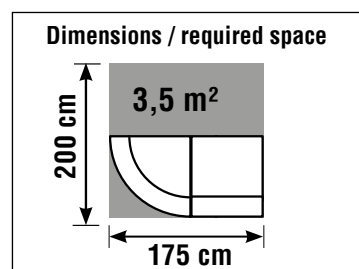

Bari compact Curved reception desk

Bari compact Curved reception desk

The Bari compact reception desk is a modular wood / steel construction. The wood panels are melamine coated with ABS edges. The desktops are 80 cm deep with 2 cable outlets. The front is decorated with stainless steel strips. The reception desk is available in anthracite or white.

The reception desk can be extended by using an add-on element. The element is 80 cm long and can be added to the left hand side.

An optional LED lighting strip is also available.

	white	anthracite	€
Reception desk (Dimensions: W 175 × H 112 × D 95 cm)	21357410	21357513	1139,-
Extension desk	21357610	21357713	489,-
Optional accessories			
[1] Storage unit	21357010		154,-
[2] Storage unit with door	21357110		222,-
[3] LED-Lighting	22342400		129,-