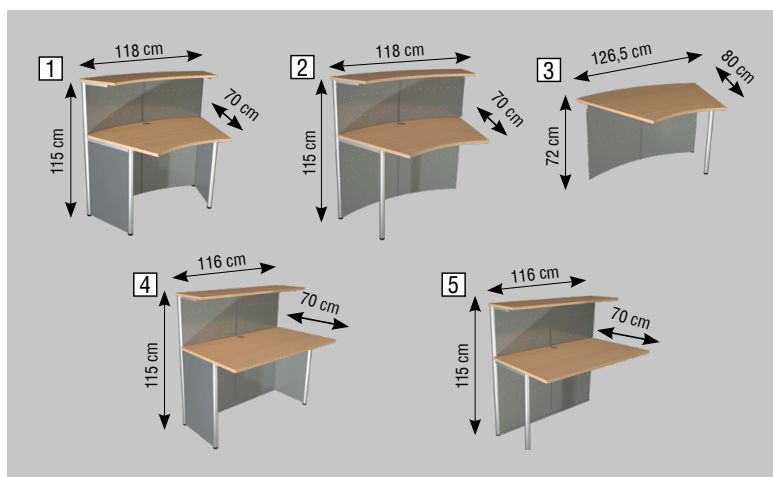

Compact reception desk Genua

1	Basic counter 45°	W 118 x D 70 x H 115 cm	22399014	515,-
2	Extension counter 45°	W 118 x D 70 x H 115 cm	22399114	432,-
3	Extension desk 45°	W 126,5 x D 80 x H 72 cm	22399314	369,-
4	Basic counter straight	W 116 x D 70 x H 115 cm	22399514	515,-
5	Extension counter straight	W 116 x D 70 x H 115 cm	22399214	432,-

Pedestal, lockable, 60 cm depth

7	Pedestal (3 drawers + 1 drawer with tray, lockable)	12464710	299,-

Accessories

Ⓐ	Posterpocket DIN A1	44694700	55,-
Ⓑ	Brochure/literature holders DL, filling depth 33 mm (set of 2)	44694100	15,60
Ⓒ	Brochure/literature holders DIN A4 filling depth 33 mm (set of 2)	44694000	15,90