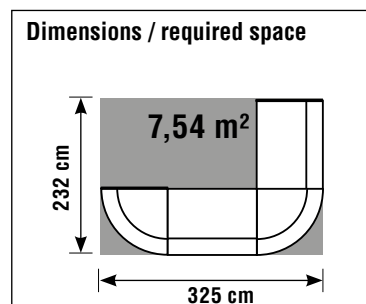

white	anthracite	€
Reception desk (Dimensions: W 325 x H 112 x D 232 cm)	21356710	21355713	2449,-
Optional accessories			
[1] Storage unit without door (max 2 × unit / reception desk)	21357010		154,-
[2] Storage unit with door ((max 2 × unit / reception desk)	21357110		222,-
[3] LED lighting strip	22338900		259,-