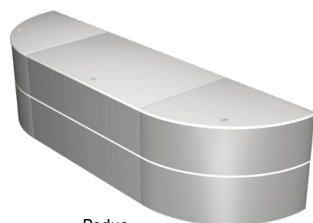

optional storage element

Rear view

Verona Compact reception desk

Verona

New, especially elegant Compact reception desk

The linear designed reception desk is a stable wood construction.

The wood panels are melamine coated with ABS edges. Desktop and side panels are 50 mm thick. The reception desk is available in white. The fronts are decorated with glass. The desktop has a depth of 100 cm. 80 cm of the total desktop depth can be used for working-space and the remaining 20 cm can be used as a handbag shelf. There is one integrated cable outlet in the desk top. The reception desk has a total height of 112 cm.

The linear designed reception desk with a lower desk unit is a stable wood construction.

The wood panels are melamine coated with ABS edges. Desktop and side panels are 50 mm thick. The reception desk is available in white. The fronts are decorated with glass. The desktop has a depth of 100 cm. 80 cm of the total desktop depth can be used for working-space and the remaining 20 cm can be used as a handbag shelf. There is one integrated cable outlet in the desktop. The reception desk has a total height of 112 cm.

Verona with lower desk unit, white	20353610	€ 1495,-
------------------------------------	----------	----------

Rear view

Padua Reception desk

Padua_P56_engl

Padua Low straight reception desk

This reception desk offers the ideal solution regarding direct communication (e.g. sales talk). A modular wood/steel construction. The wood panels are melamine coated with ABS edges. There are three integrated cable outlets in the desktops. The desktop is available in white. The front is available in silver and is decorated with white strips.

Dimensions: W 297 x D 81 x H 75 cm

Rear view

Receptions desks

Decor

White/Silver

Padua
297 x 81 x 75

Dimensions (W x D x H) in cm:

white / silver	11353810
€ / piece	1219,-