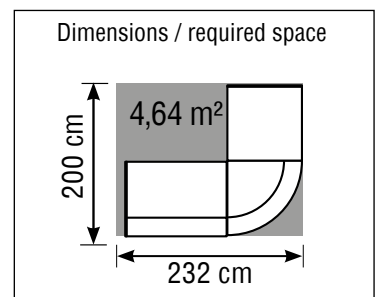

white	anthracite	€
Reception desk (Dimensions: W 232 x H 112 x D 197 cm)	21356910	211355913	1689,-
Optional accessories			
1 Storage unit without door (max 1 × unit / reception desk)	21357010		154,-
2 Storage unit with door (max 1 × unit / reception desk)	21357110		222,-
3 LED lighting strip	22342400		129,-