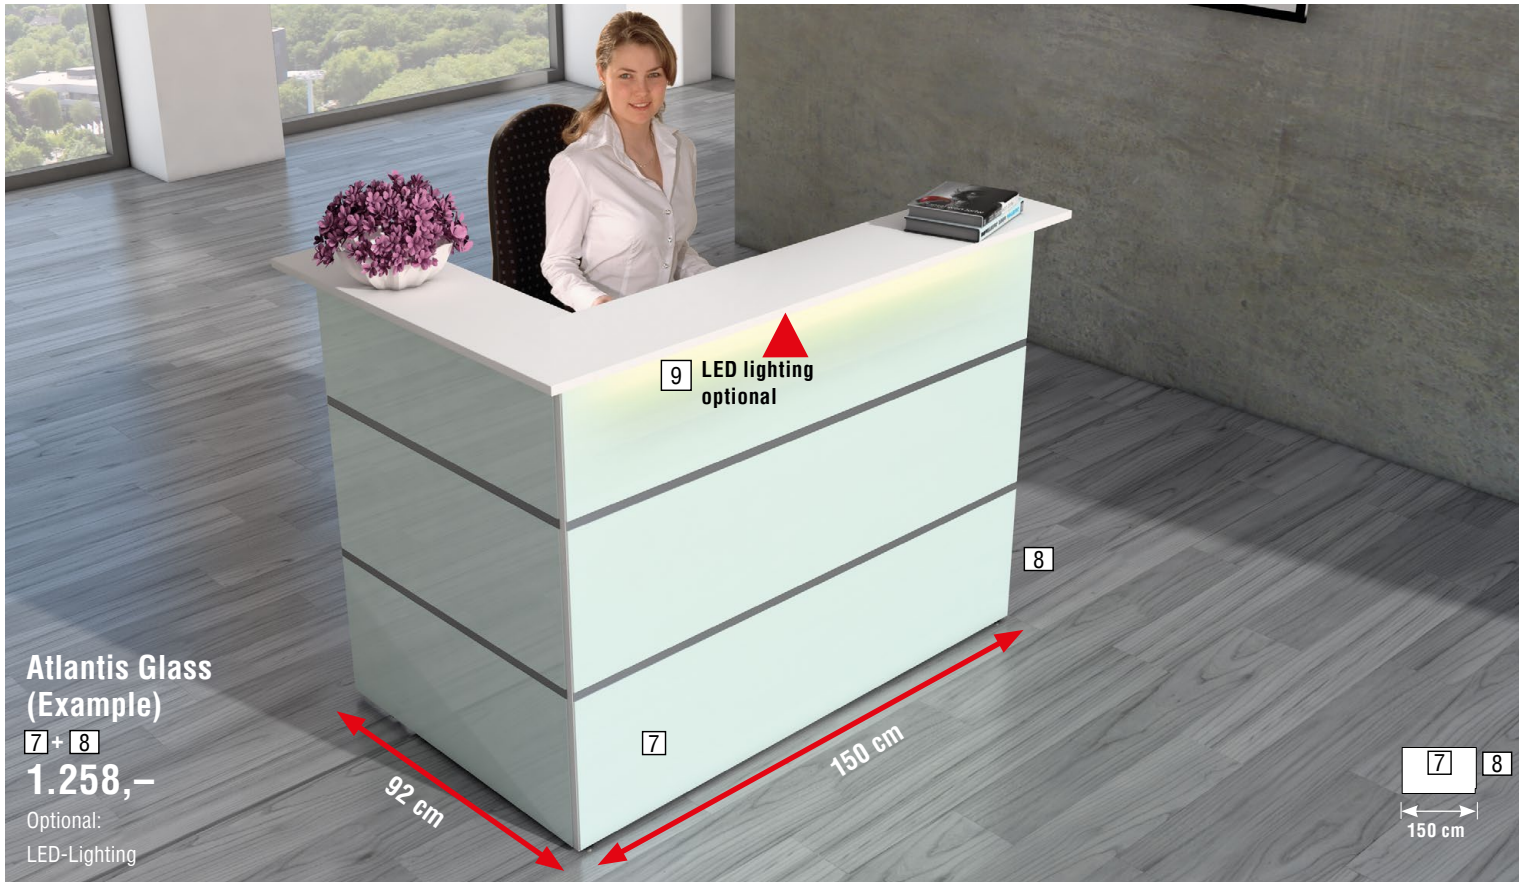

Atlantis Glass

Atlantis Glass (Example)

7 + 8
1.258,-

Optional:
LED-Lighting

Atlantis

This modular concept combines an extremely stable steel frame construction with wood panels. The Atlantis modular concept consists of 7 individual desk elements that can be placed together to construct the desired complete reception desk.

Behind the 110 cm high front is an extremely comfortable work area with a depth of 80 cm and height of 75 cm. The Desktops are laminated in melamine with ABS edges, and a cable outlet. The reception desk fronts have glass panels with decorative stainless steel strips. For stability, side panels (Pos.8) are placed on both ends of your chosen reception desk concept. With corner reception desks (Pos. 7) there is only one side panel needed, as on one side a panel exists. For corner configurations, e.g. one corner unit (Pos. 7) is extended with an extension desk (Pos. 4) only one side panel is required.

With configurations where two corner units are utilized, one at each end, no side panel is required as the corner units have a side panel.

Optional extras consist of handbag shelves and an LED lighting strip, assembled beneath the desk-top. For additional storage space there is also a pedestal with three drawers. On these pages several examples are pictured of reception desk concept variations.