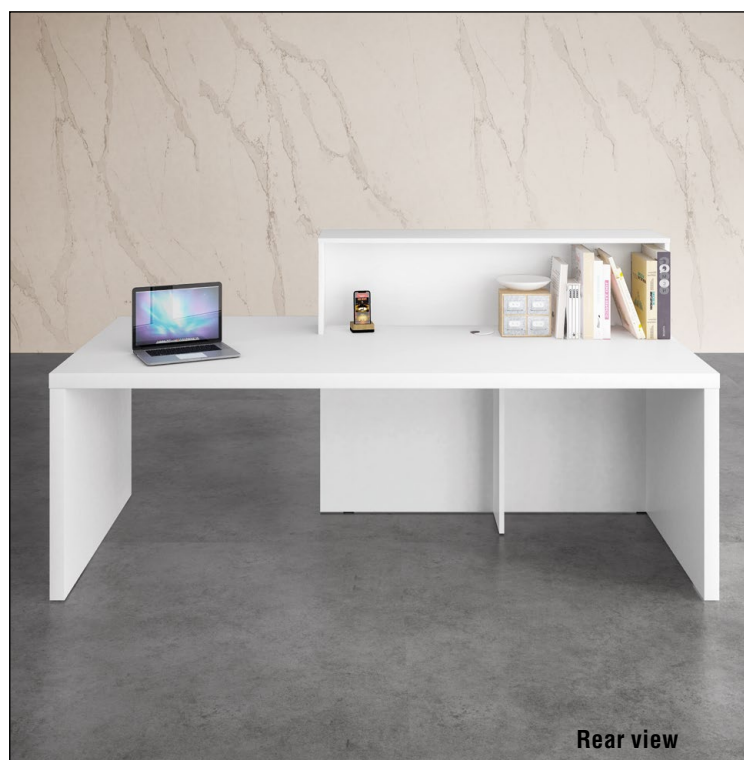

optional storage element

Rear view

Verona Compact reception desk

Verona

New, especially elegant Compact reception desk

The linear designed reception desk is a stable wood construction.

The wood panels are melamine coated with ABS edges. Desktop and side panels are 50 mm thick. The reception desk is available in white. The fronts are decorated with glass. The desktop has a depth of 100 cm. 80 cm of the total desktop depth can be used for working-space and the remaining 20 cm can be used as a handbag shelf. There is one integrated cable outlet in the desk top. The reception desk has a total height of 112 cm.

Verona compact reception desk, white	20353510	€ 1269,-
--------------------------------------	----------	----------

Rear view

Verona with lower desk unit

Verona

New, especially elegant Compact reception desk

The linear designed reception desk with a lower desk unit is a stable wood construction.

The wood panels are melamine coated with ABS edges. Desktop and side panels are 50 mm thick. The reception desk is available in white. The fronts are decorated with glass. The desktop has a depth of 100 cm. 80 cm of the total desktop depth can be used for working-space and the remaining 20 cm can be used as a handbag shelf. There is one integrated cable outlet in the desktop. The reception desk has a total height of 112 cm.

Verona with lower desk unit, white	20353610	€ 1495,-
------------------------------------	----------	----------

Rear view

Padua Reception desk

Padua_P56_engl

Padua Low straight reception desk

This reception desk offers the ideal solution regarding direct communication (e.g. sales talk). A modular wood/steel construction. The wood panels are melamine coated with ABS edges. There are three integrated cable outlets in the desktops. The desktop is available in white. The front is available in silver and is decorated with white strips.