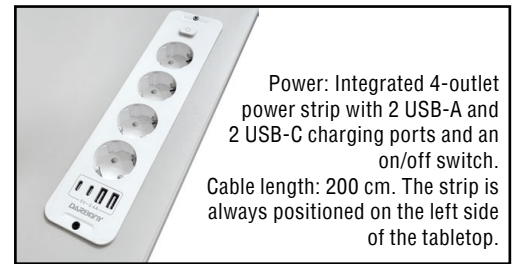

move boost

Feature: Best-in-class cable management. The tabletop features an integrated power strip with 8 outlets. A cable tray is located beneath the tabletop, and a built-in cable grommet ensures tidy cable routing.

- Dual-motor drive with soft start and soft stop
- Lifting speed: 25 mm/s
- Wide height adjustment range: 62–127 cm
- Load capacity: 80 kg dynamic, 100 kg static
- High stability allows table formats up to 200 cm.
- Memory control with height display; 4 height positions programmable
- Anti-collision protection via gyro sensor: in case of impact, the motor stops and retracts by 3–5 cm
- Optional castors for flexibility throughout the product's service life
- Melamine resin-coated chipboard in accordance with EN 14322, with impact-resistant ABS edges
- Practical accessories: pull-out storage tray (item 8) and vertical cable management (item 7)

Power: Integrated 4-outlet power strip with 2 USB-A and 2 USB-C charging ports and an on/off switch.
Cable length: 200 cm. The strip is always positioned on the left side of the tabletop.

Due to the high quality standards, a 5-year warranty is provided.