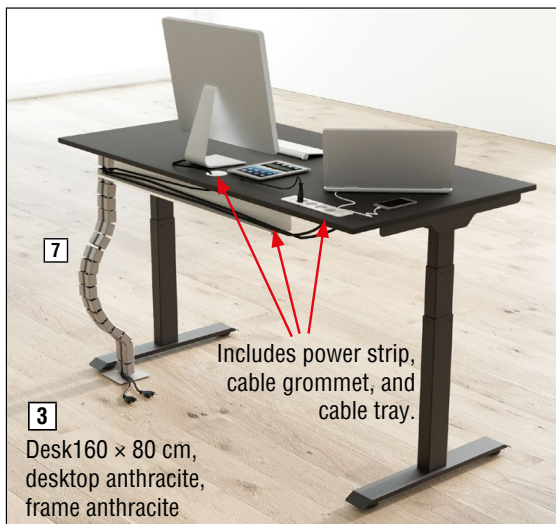

move boost

Feature: Best-in-class cable management. The tabletop features an integrated power strip with 8 outlets. A cable tray is located beneath the tabletop, and a built-in cable grommet ensures tidy cable routing.

Includes power strip,
cable grommet, and
cable tray.

Desk 160 x 80 cm,
desktop anthracite,
frame anthracite

Sliding door

3 drawers
with push-to-open
function

Move boost with Sideboard,
desktop light oak, frame white

6 Move Boost with sideboard

The sit-stand desk is paired with a sideboard featuring a visible back panel, 1 sliding door, and 3 drawers with push-to-open function. Both the sideboard and frame are always white, and the board can be positioned on the left or right. The desk offers a height adjustment range of 74–123 cm.