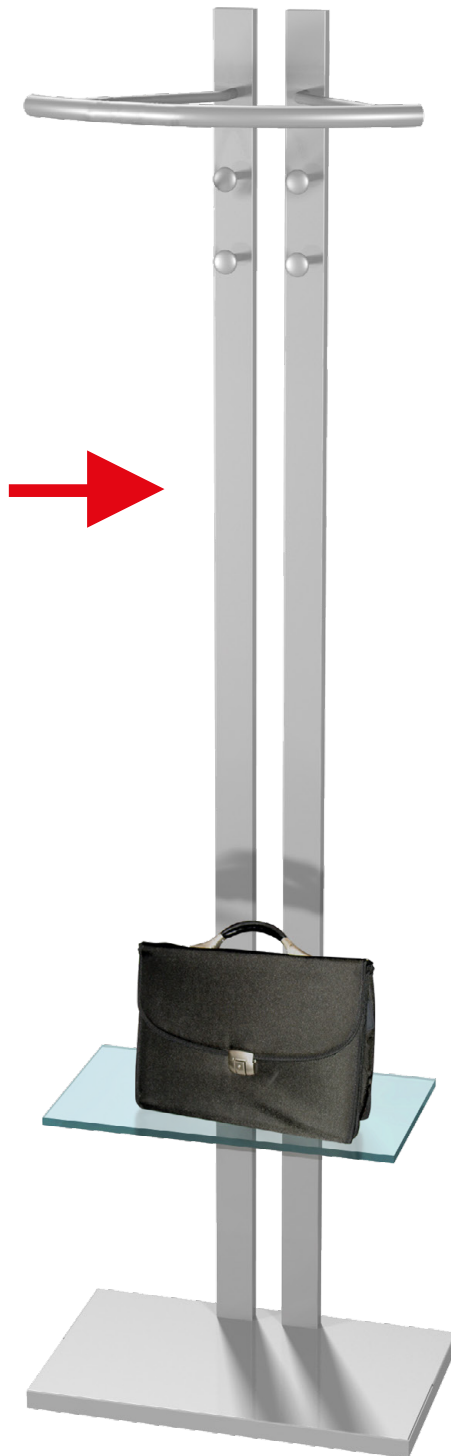

room-saving -
stands right
to the wall

Coat-Stand G8

Double-pillar construction with comfort utility shelf of tempered safety glass. Steel finish, powder-coated in aluminium silver. Additionally, 4 hooks are included. Heavy base.

Dimensions: W 67 × D 37 × H 180 cm

G8	# 30622214
----	------------