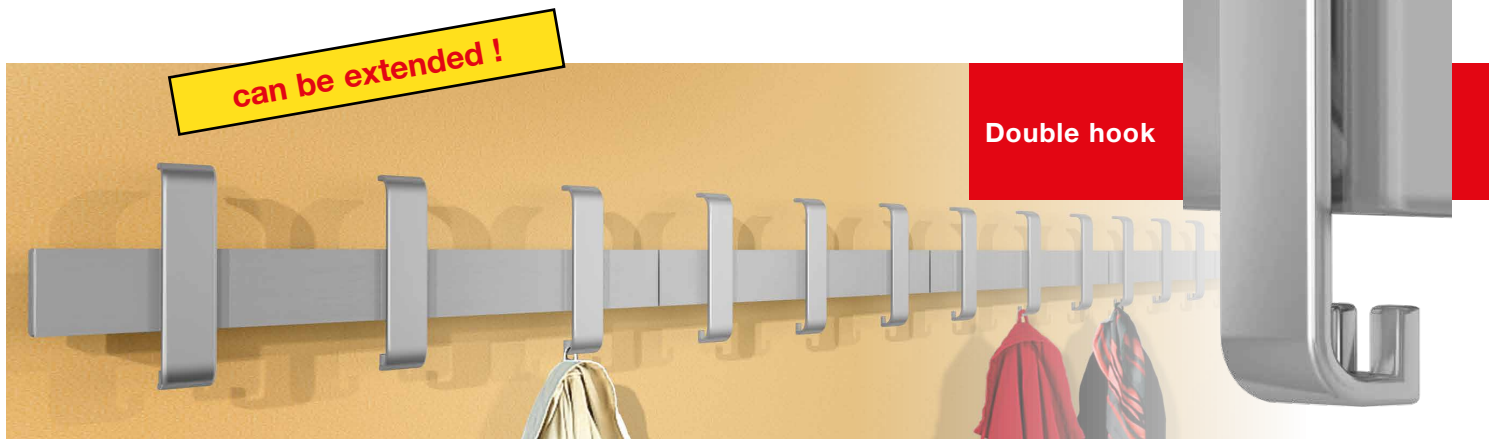

## Wall mounted coat hanger Arosa

Attractive modern wall mounted coat hanger, strong double hooks in Technopolymer.  
Can be mounted as a single element or extended with more elements placed together, for use of optimal space.

Each element has 3 top hooks and 3 double hooks  
Dimensions: L 480 x D 80 x H 190 mm (each element)  
Colour: silver  
Article No. # 32641914

Each element has 6 top hooks and 6 double hooks  
Dimensions: L 950 x D 80 x H 190 mm (each element)  
Colour: silver  
Article No. # 32640514