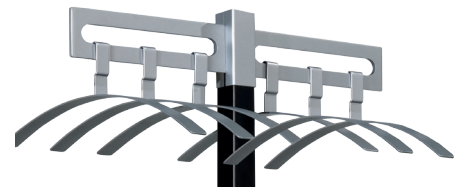

## Coat stand Montana

An extremely stable modern coat stand. Optional accessories are an umbrella stand with drip tray, Coat hangers or Coat hooks.

Dimensions: W 55 x D 37 x H 170 cm

Coat stand	# 30655014
Umbrella stand	# 39655614
Coat hooks	# 39655714
Coat hangers	# 39655814

## Coat rack system Montana

Extremely stable coat rack, the umbrella holder can be assembled either left or right. Optional extras are an umbrella holder, coat hooks, coat hangers and a set of castors.